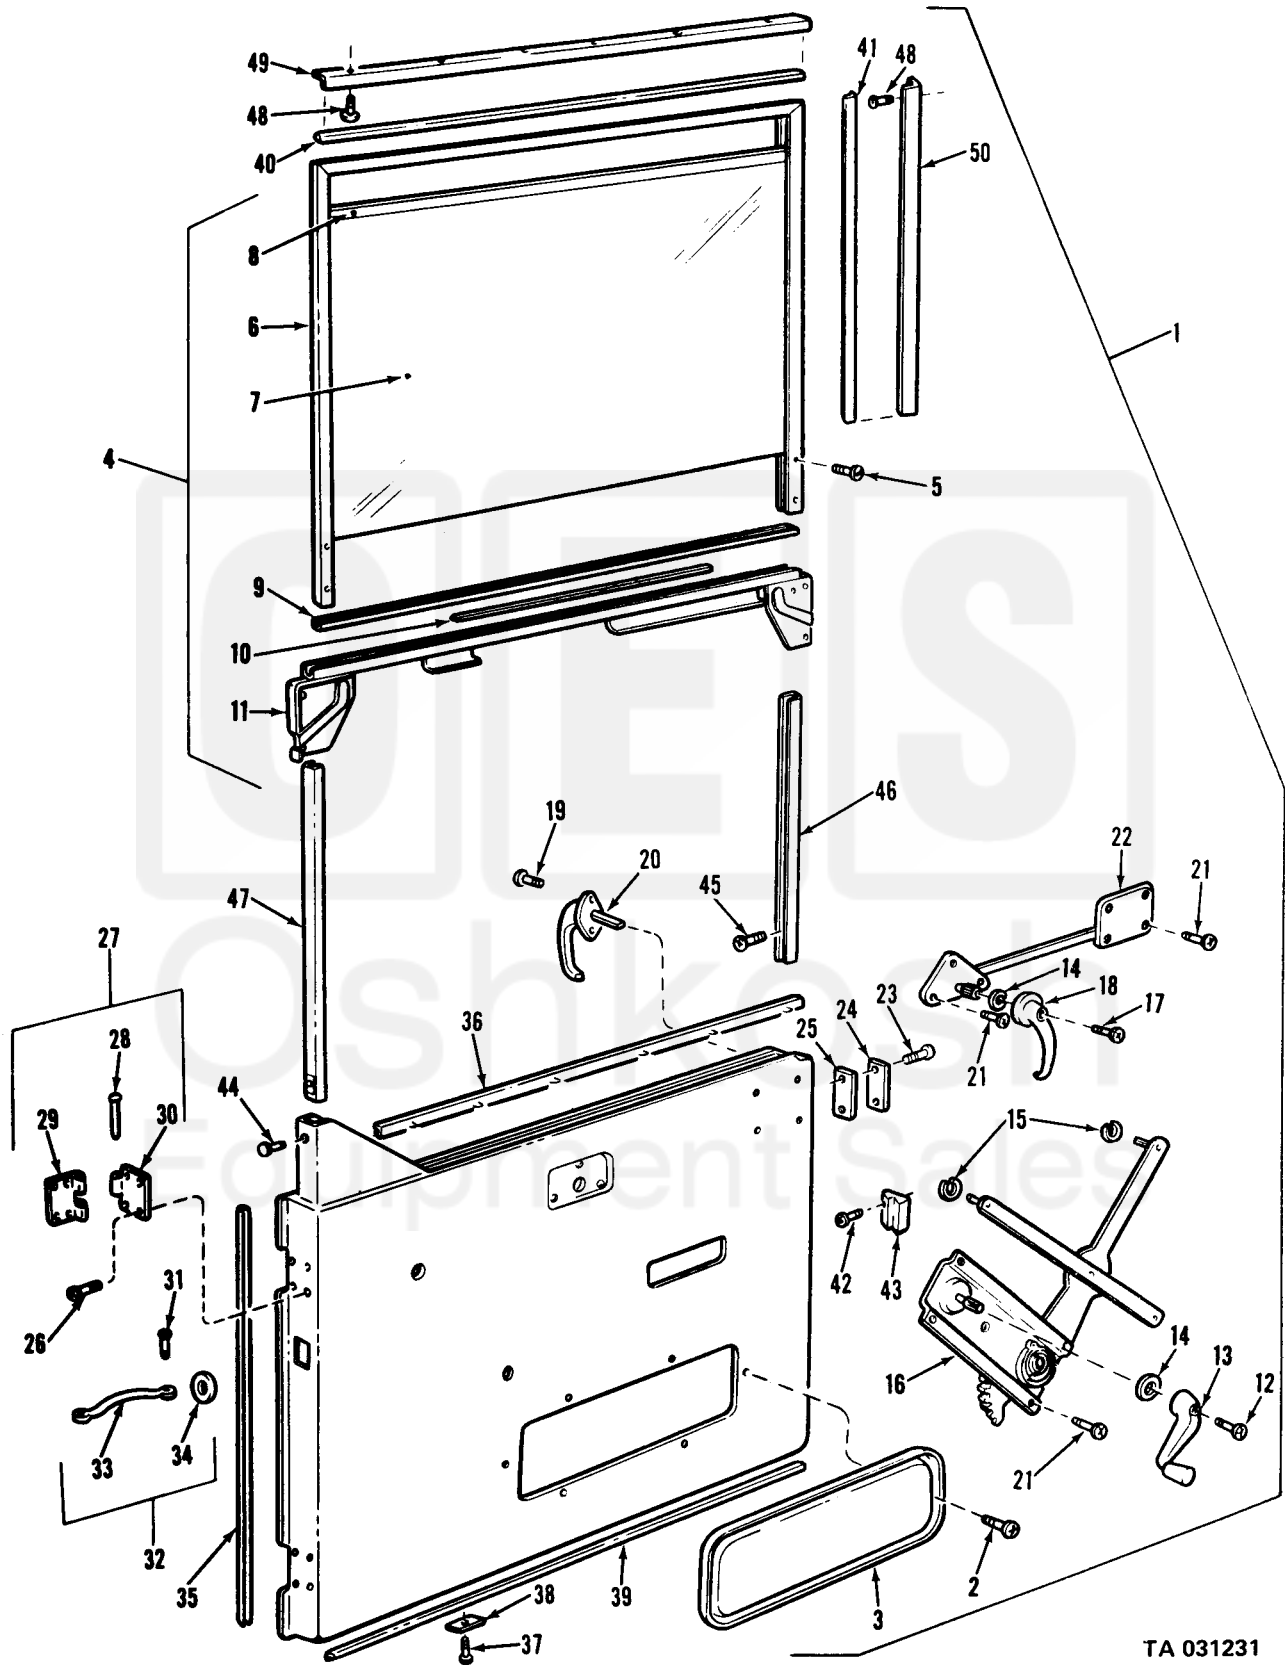

TA 031231

Figure 156. Cab door.